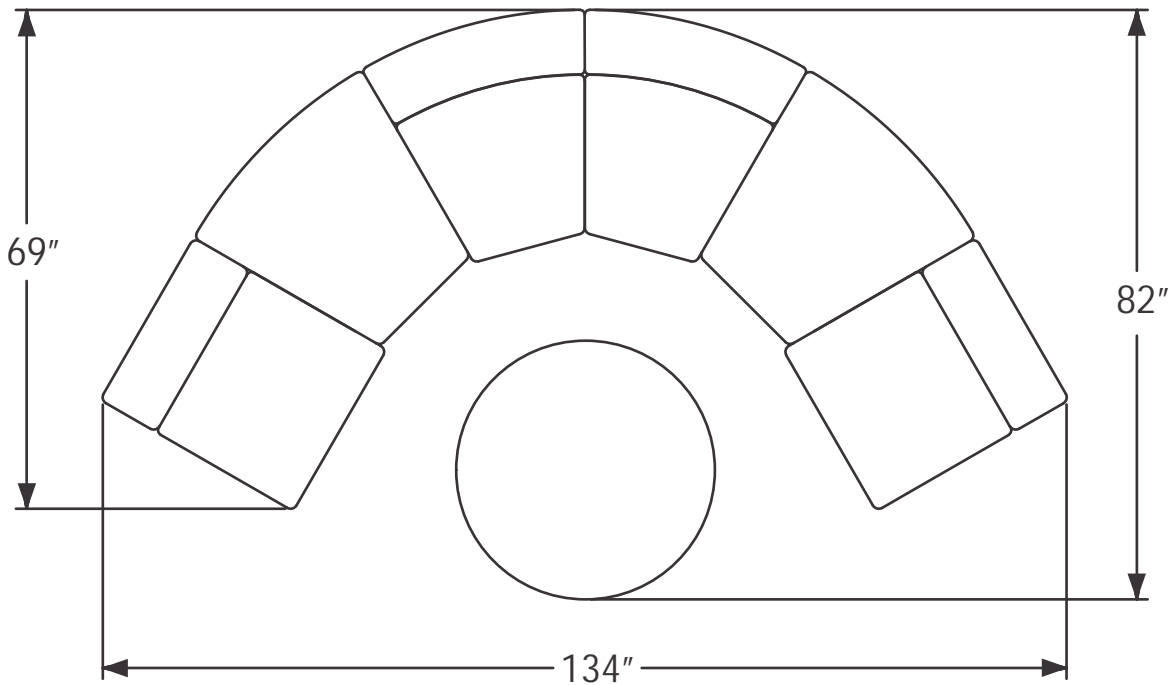

Configuration #8:

<u>Qty:</u>	<u>Description</u>	<u>COM</u>	<u>Grade 1</u>	<u>Grade 2</u>	<u>Grade 3</u>	<u>Grade 4</u>	<u>Grade 5</u>	<u>Grade 6</u>
2	30 Degree Inside Curve Lounge Chair - Low Back	940	1,100	1,260	1,420	1,580	1,740	1,900
2	23"W Armless Lounge Chair - Low Back	670	790	915	1,055	1,195	1,270	1,390
2	30 Degree Wedge Ottoman	645	745	845	945	1,045	1,145	1,245
1	36" Diameter Ottoman	735	855	975	1,095	1,215	1,335	1,455
Grand Total w/Wood or Metal Leg Option		5,245	6,125	7,015	7,935	8,855	9,645	10,525

Casters or Ganging Brackets optional - Not Incl. in Above Pricing