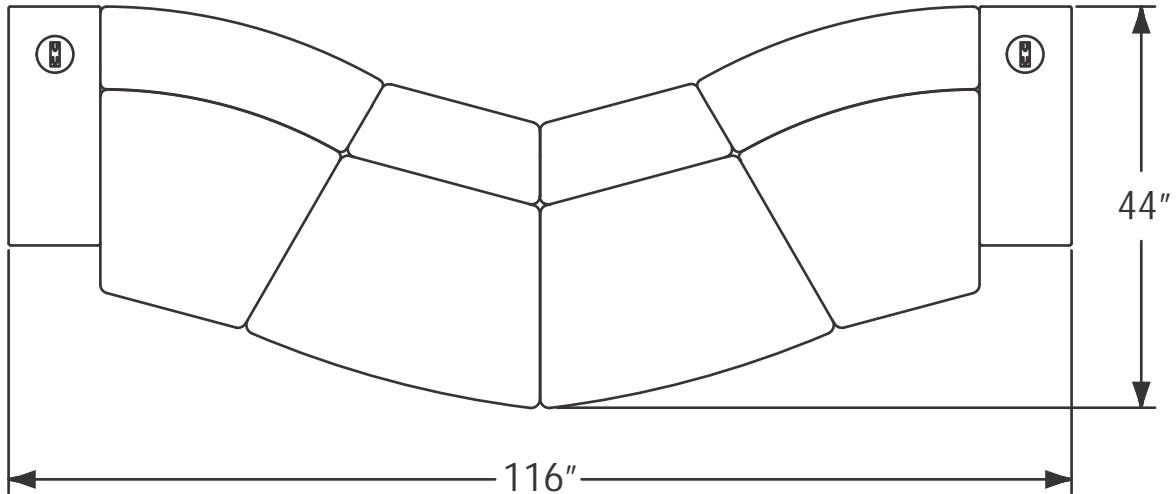

Configuration #11:

<u>Qty:</u>	<u>Description</u>	<u>COM</u>	<u>Grade 1</u>	<u>Grade 2</u>	<u>Grade 3</u>	<u>Grade 4</u>	<u>Grade 5</u>	<u>Grade 6</u>
2	30 Degree Inside Curve Lounge Chair - Low Back	870	1,050	1,225	1,395	1,525	1,620	1,770
2	30 Degree Outside Curve Lounge Chair - Low Back	985	1,185	1,385	1,585	1,785	1,985	2,185
2	10"W Upholstered Arm	300	380	460	540	620	700	780
2	Round Power Unit	450						
	Grand Total w/Wood or Metal Leg Option	5,210	6,130	7,040	7,940	8,760	9,510	10,370

Casters or Ganging Brackets optional - Not Incl. in Above Pricing