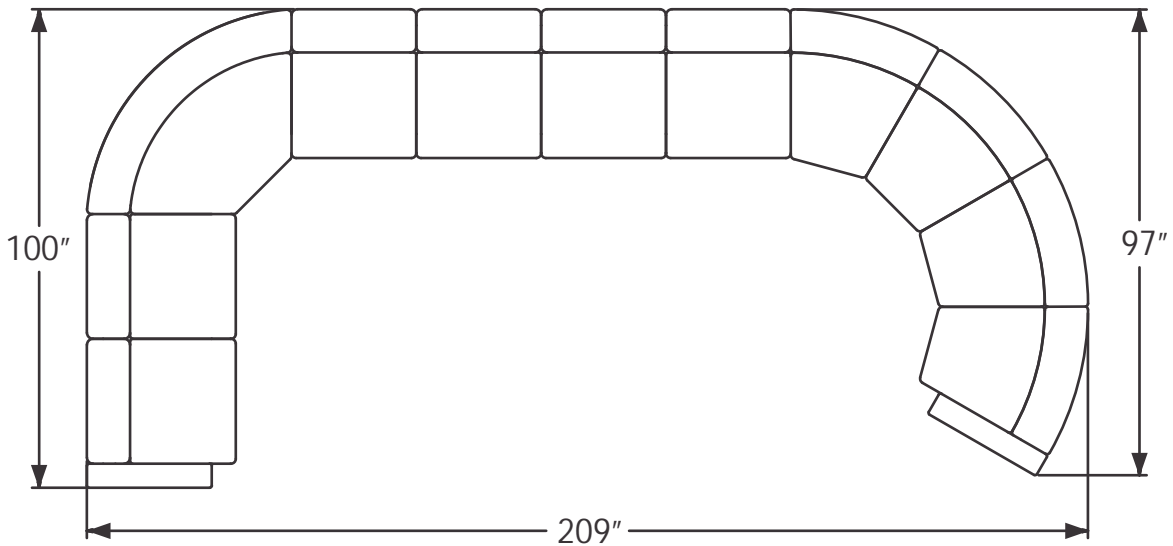

Casters or Ganging Brackets optional - Not Incl. in Above Pricing

Configuration #3:

<u>Qty:</u>	<u>Description</u>	<u>COM</u>	<u>Grade 1</u>	<u>Grade 2</u>	<u>Grade 3</u>	<u>Grade 4</u>	<u>Grade 5</u>	<u>Grade 6</u>
6	30 Degree Inside Curve Lounge Chair - Low Back	940	1,100	1,260	1,420	1,580	1,740	1,900
1	24" Diameter Ottoman	575	675	775	875	975	1,075	1,175
Grand Total w/Wood or Metal Leg Option		6,215	7,275	8,335	9,395	10,455	11,515	12,575

Casters or Ganging Brackets optional - Not Incl. in Above Pricing

Configuration #4:

<u>Qty:</u>	<u>Description</u>	<u>COM</u>	<u>Grade 1</u>	<u>Grade 2</u>	<u>Grade 3</u>	<u>Grade 4</u>	<u>Grade 5</u>	<u>Grade 6</u>
10	30 Degree Wedge Ottoman	645	745	845	945	1,045	1,145	1,245
	Grand Total w/Wood or Metal Leg Option	6,450	7,450	8,450	9,450	10,450	11,450	12,450

Casters or Ganging Brackets optional - Not Incl. in Above Pricing

Configuration #5:

<u>Qty:</u>	<u>Description</u>	<u>COM</u>	<u>Grade 1</u>	<u>Grade 2</u>	<u>Grade 3</u>	<u>Grade 4</u>	<u>Grade 5</u>	<u>Grade 6</u>
1	18"Dia x 17"H (or 14"H) Ottoman	355	415	475	535	595	655	715
4	18"Dia x 17"H (or 14"H) Petal Ottoman - With Half Moon Cut Out	365	425	485	545	605	665	725
Grand Total - Standard Glides Only		1,815	2,115	2,415	2,715	3,015	3,315	3,615