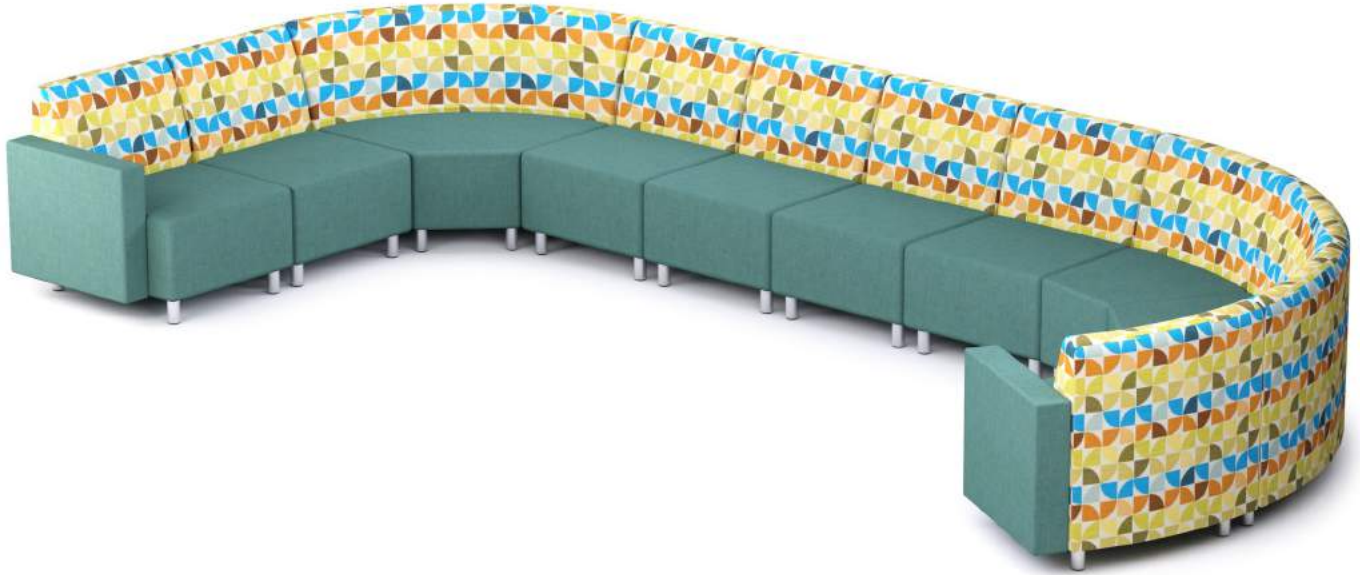

Configuration #6:

<u>Qty:</u>	<u>Description</u>	<u>COM</u>	<u>Grade 1</u>	<u>Grade 2</u>	<u>Grade 3</u>	<u>Grade 4</u>	<u>Grade 5</u>	<u>Grade 6</u>
4	30 Degree Inside Curve Lounge Chair - Low Back	940	1,100	1,260	1,420	1,580	1,740	1,900
6	23"W Armless Lounge Chair - Low Back	670	790	915	1,055	1,195	1,270	1,390
1	90 Degree Inside Curved Corner Lounge Chair - Low Back	1,195	1,450	1,650	1,860	2,075	2,235	2,435
2	6"W Upholstered Arm	235	310	375	445	515	585	655
Grand Total w/Wood or Metal Leg Option		9,445	11,210	12,930	14,760	16,595	17,985	19,685

Casters or Ganging Brackets optional - Not Incl. in Above Pricing