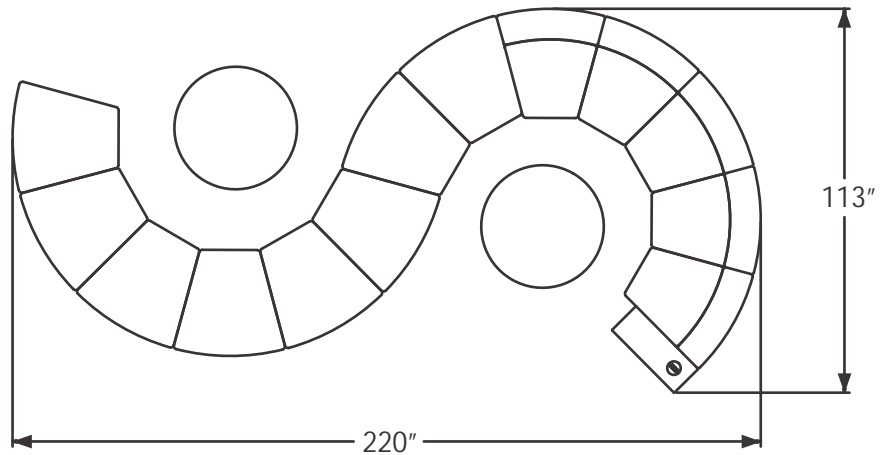

Philmark

Philmark Office, LLC
121 Artville Avenue
Hudson, North Carolina

828.572.0706
www.philmarkoffice.com

conversations
idea guide

Configuration #1

<u>Qty:</u>	<u>Description</u>	<u>COM</u>	<u>Grade 1</u>	<u>Grade 2</u>	<u>Grade 3</u>	<u>Grade 4</u>	<u>Grade 5</u>	<u>Grade 6</u>
8	30 Degree Wedge Ottoman	645	745	845	945	1,045	1,145	1,245
5	30 Degree Inside Curve Lounge Chair -Low Back	940	1,100	1,260	1,420	1,580	1,740	1,900
1	10"W Upholstered Arm	300	380	460	540	620	700	780
1	Fixed Wood or Laminate Top for 10"W Arm	350						
1	Round Power Unit	450						
2	36" Diameter x 17"H Ottoman	735	855	975	1,095	1,215	1,335	1,455
2	36" Diameter Fixed Wood or Laminate Top for Ottoman	625						
Grand Total w/Wood or Metal Leg Option		13,680	15,600	17,520	19,440	21,360	23,280	25,200

Casters or Ganging Brackets optional - Not Incl. in Above Pricing

Configuration #2:

<u>Qty:</u>	<u>Description</u>	<u>COM</u>	<u>Grade 1</u>	<u>Grade 2</u>	<u>Grade 3</u>	<u>Grade 4</u>	<u>Grade 5</u>	<u>Grade 6</u>
4	38Arc Ottoman	850	970	1,090	1,210	1,330	1,450	1,570
4	22" Diameter Ottoman	475	545	615	685	755	825	895
Grand Total w/Wood or Metal Leg Option		5,300	6,060	6,820	7,580	8,340	9,100	9,860