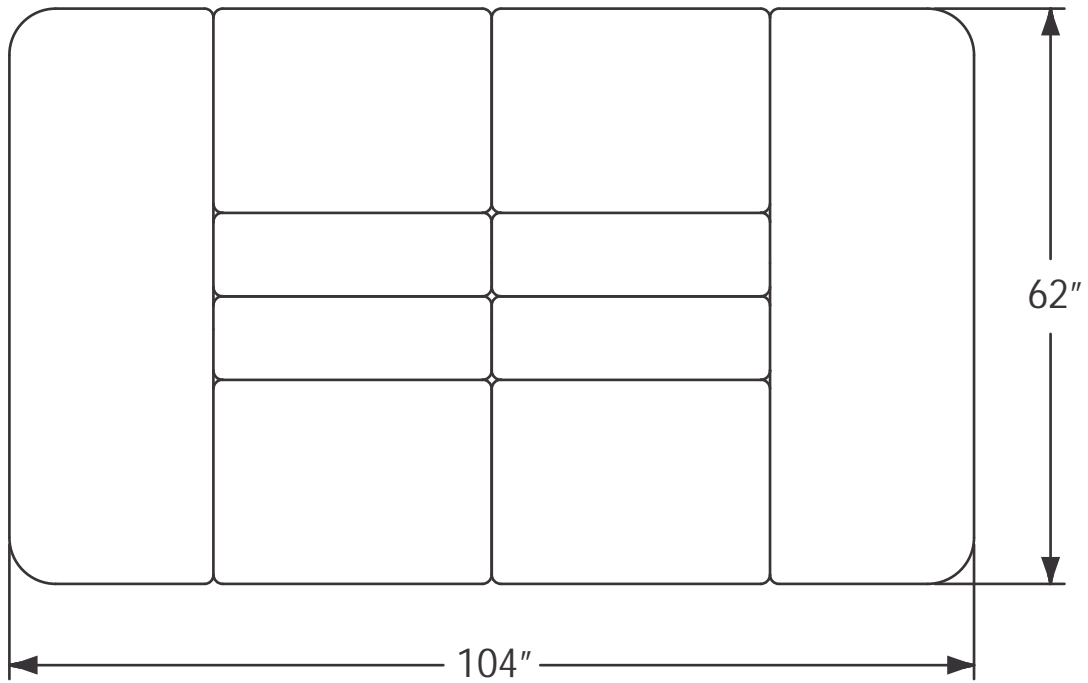

Configuration #10:

<u>Qty:</u>	<u>Description</u>	<u>COM</u>	<u>Grade 1</u>	<u>Grade 2</u>	<u>Grade 3</u>	<u>Grade 4</u>	<u>Grade 5</u>	<u>Grade 6</u>
4	30"W Armless Lounge Chair - Low Back	870	1,050	1,225	1,395	1,525	1,620	1,770
2	End Cap Ottoman - 62"W x 22"D	985	1,185	1,385	1,585	1,785	1,985	2,185
	Grand Total w/Wood or Metal Leg Option	5,450	6,570	7,670	8,750	9,670	10,450	11,450

Casters or Ganging Brackets optional - Not Incl. in Above Pricing