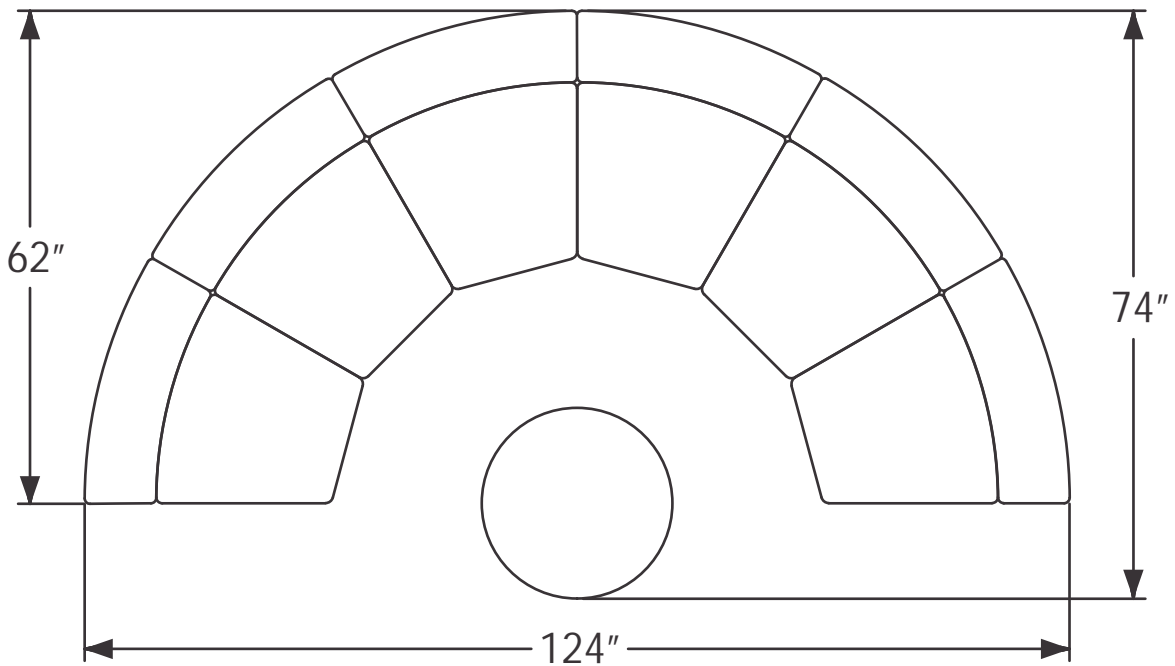

Configuration #3:

<u>Qty:</u>	<u>Description</u>	<u>COM</u>	<u>Grade 1</u>	<u>Grade 2</u>	<u>Grade 3</u>	<u>Grade 4</u>	<u>Grade 5</u>	<u>Grade 6</u>
6	30 Degree Inside Curve Lounge Chair - Low Back	940	1,100	1,260	1,420	1,580	1,740	1,900
1	24" Diameter Ottoman	575	675	775	875	975	1,075	1,175
Grand Total w/Wood or Metal Leg Option		6,215	7,275	8,335	9,395	10,455	11,515	12,575

Casters or Ganging Brackets optional - Not Incl. in Above Pricing