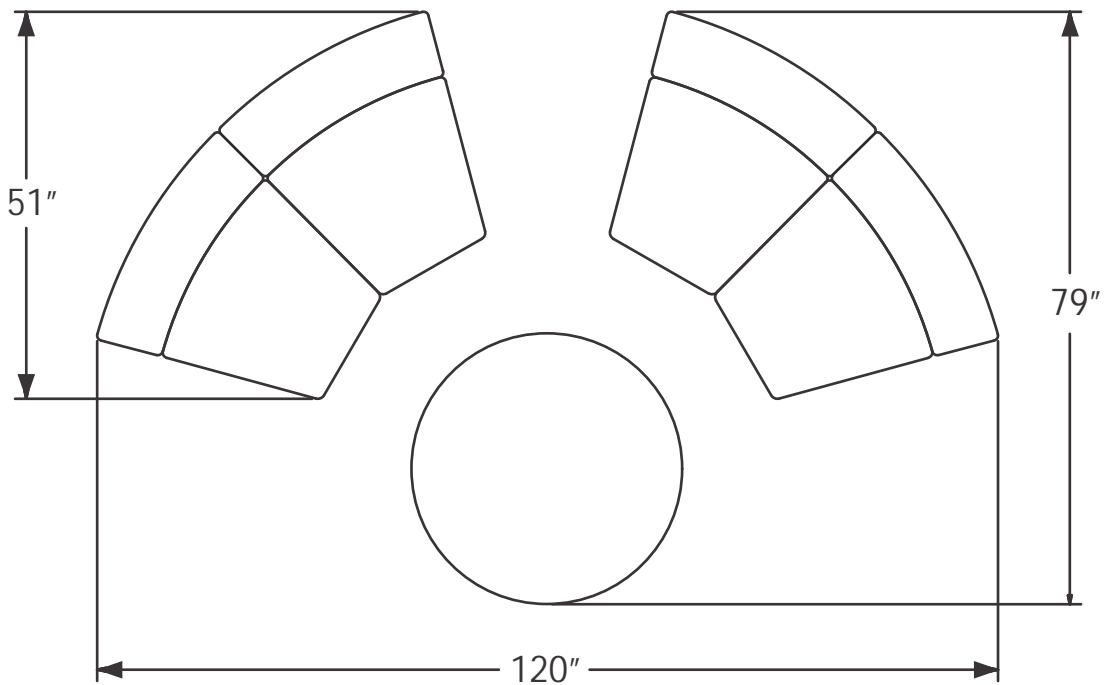

Configuration #9:

<u>Qty:</u>	<u>Description</u>	<u>COM</u>	<u>Grade 1</u>	<u>Grade 2</u>	<u>Grade 3</u>	<u>Grade 4</u>	<u>Grade 5</u>	<u>Grade 6</u>
4	30 Degree Inside Curve Lounge Chair - Low Back	940	1,100	1,260	1,420	1,580	1,740	1,900
1	36" Diameter Ottoman	735	855	975	1,095	1,215	1,335	1,455
Grand Total w/Wood or Metal Leg Option		4,495	5,255	6,015	6,775	7,535	8,295	9,055

Casters or Ganging Brackets optional - Not Incl. in Above Pricing