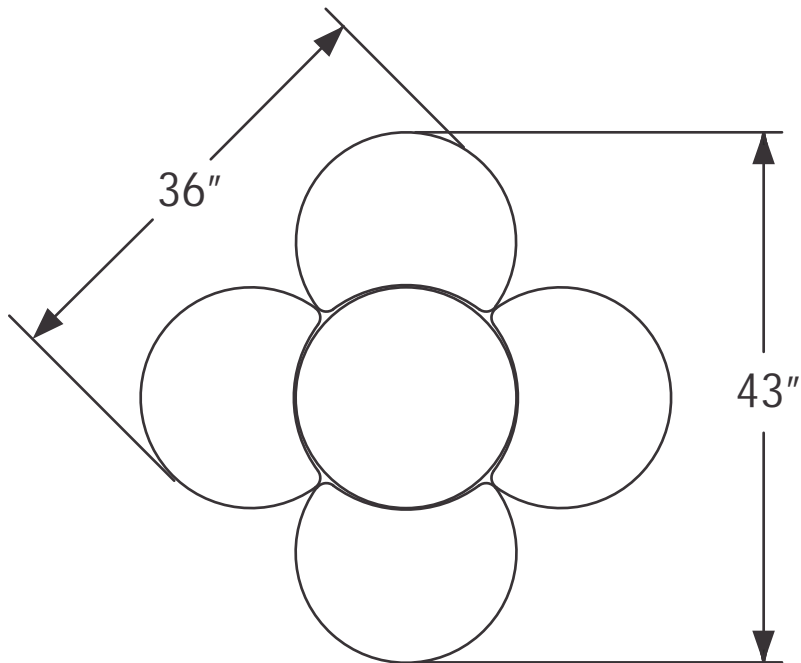

Configuration #5:

<u>Qty:</u>	<u>Description</u>	<u>COM</u>	<u>Grade 1</u>	<u>Grade 2</u>	<u>Grade 3</u>	<u>Grade 4</u>	<u>Grade 5</u>	<u>Grade 6</u>
1	18"Dia x 17"H (or 14"H) Ottoman	355	415	475	535	595	655	715
4	18"Dia x 17"H (or 14"H) Petal Ottoman - With Half Moon Cut Out	365	425	485	545	605	665	725
Grand Total - Standard Glides Only		1,815	2,115	2,415	2,715	3,015	3,315	3,615