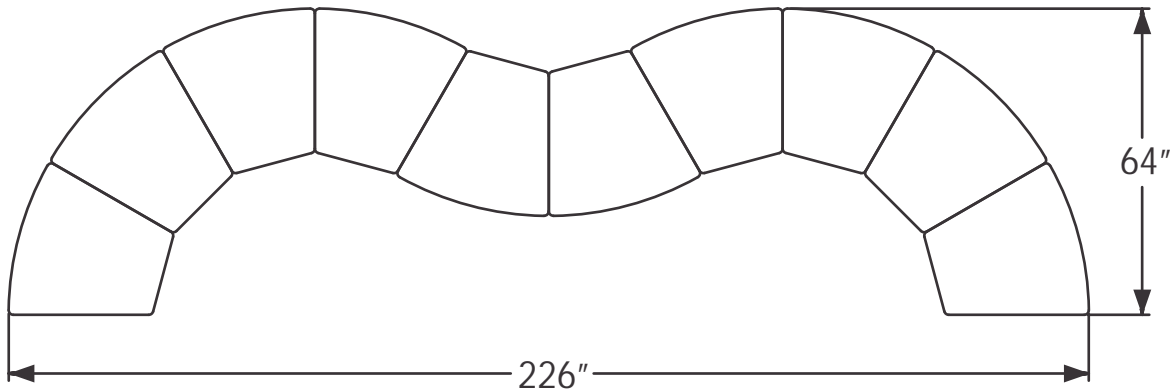

Configuration #4:

<u>Qty:</u>	<u>Description</u>	<u>COM</u>	<u>Grade 1</u>	<u>Grade 2</u>	<u>Grade 3</u>	<u>Grade 4</u>	<u>Grade 5</u>	<u>Grade 6</u>
10	30 Degree Wedge Ottoman	645	745	845	945	1,045	1,145	1,245
	Grand Total w/Wood or Metal Leg Option	6,450	7,450	8,450	9,450	10,450	11,450	12,450

Casters or Ganging Brackets optional - Not Incl. in Above Pricing