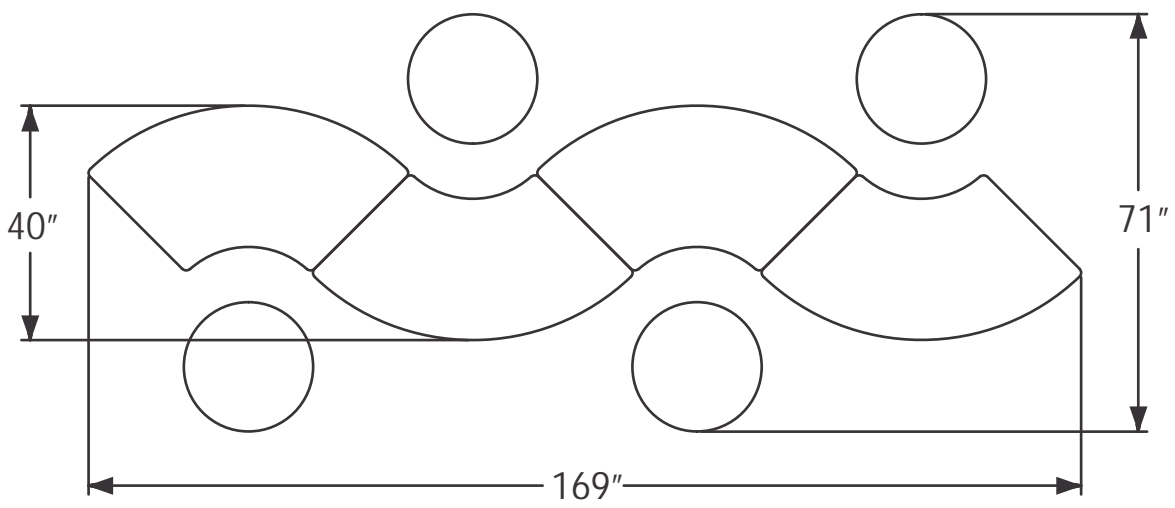

Casters or Ganging Brackets optional - Not Incl. in Above Pricing

Configuration #2:

<u>Qty:</u>	<u>Description</u>	<u>COM</u>	<u>Grade 1</u>	<u>Grade 2</u>	<u>Grade 3</u>	<u>Grade 4</u>	<u>Grade 5</u>	<u>Grade 6</u>
4	38Arc Ottoman	850	970	1,090	1,210	1,330	1,450	1,570
4	22" Diameter Ottoman	475	545	615	685	755	825	895
Grand Total w/Wood or Metal Leg Option		5,300	6,060	6,820	7,580	8,340	9,100	9,860