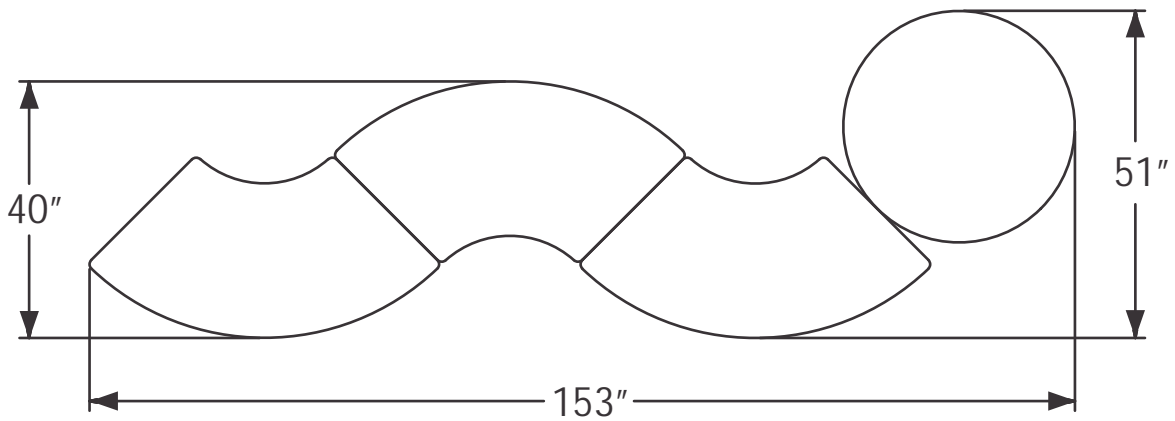

Configuration #7:

<u>Qty:</u>	<u>Description</u>	<u>COM</u>	<u>Grade 1</u>	<u>Grade 2</u>	<u>Grade 3</u>	<u>Grade 4</u>	<u>Grade 5</u>	<u>Grade 6</u>
3	38Arc Ottoman	850	970	1,090	1,210	1,330	1,450	1,570
1	36" Diameter Ottoman	735	855	975	1,095	1,215	1,335	1,455
Grand Total w/Wood or Metal Leg Option		3,285	3,765	4,245	4,725	5,205	5,685	6,165

Casters or Ganging Brackets optional - Not Incl. in Above Pricing