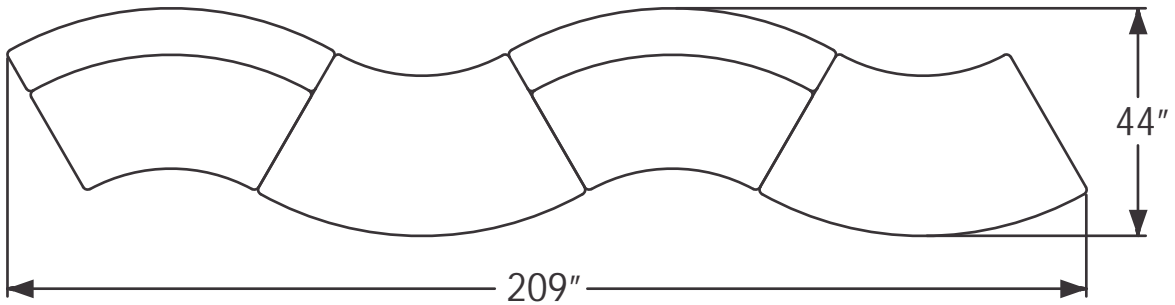

Configuration #12:

<u>Qty:</u>	<u>Description</u>	<u>COM</u>	<u>Grade 1</u>	<u>Grade 2</u>	<u>Grade 3</u>	<u>Grade 4</u>	<u>Grade 5</u>	<u>Grade 6</u>
2	60 Degree Inside Curve Loveseat - Low Back	1,690	1,990	2,290	2,590	2,890	3,190	3,490
2	60 Degree Inside Curve Ottoman	1,395	1,575	1,755	1,935	2,115	2,295	2,475
	Grand Total w/Wood or Metal Leg Option	6,170	7,130	8,090	9,050	10,010	10,970	11,930

Casters or Ganging Brackets optional - Not Incl. in Above Pricing